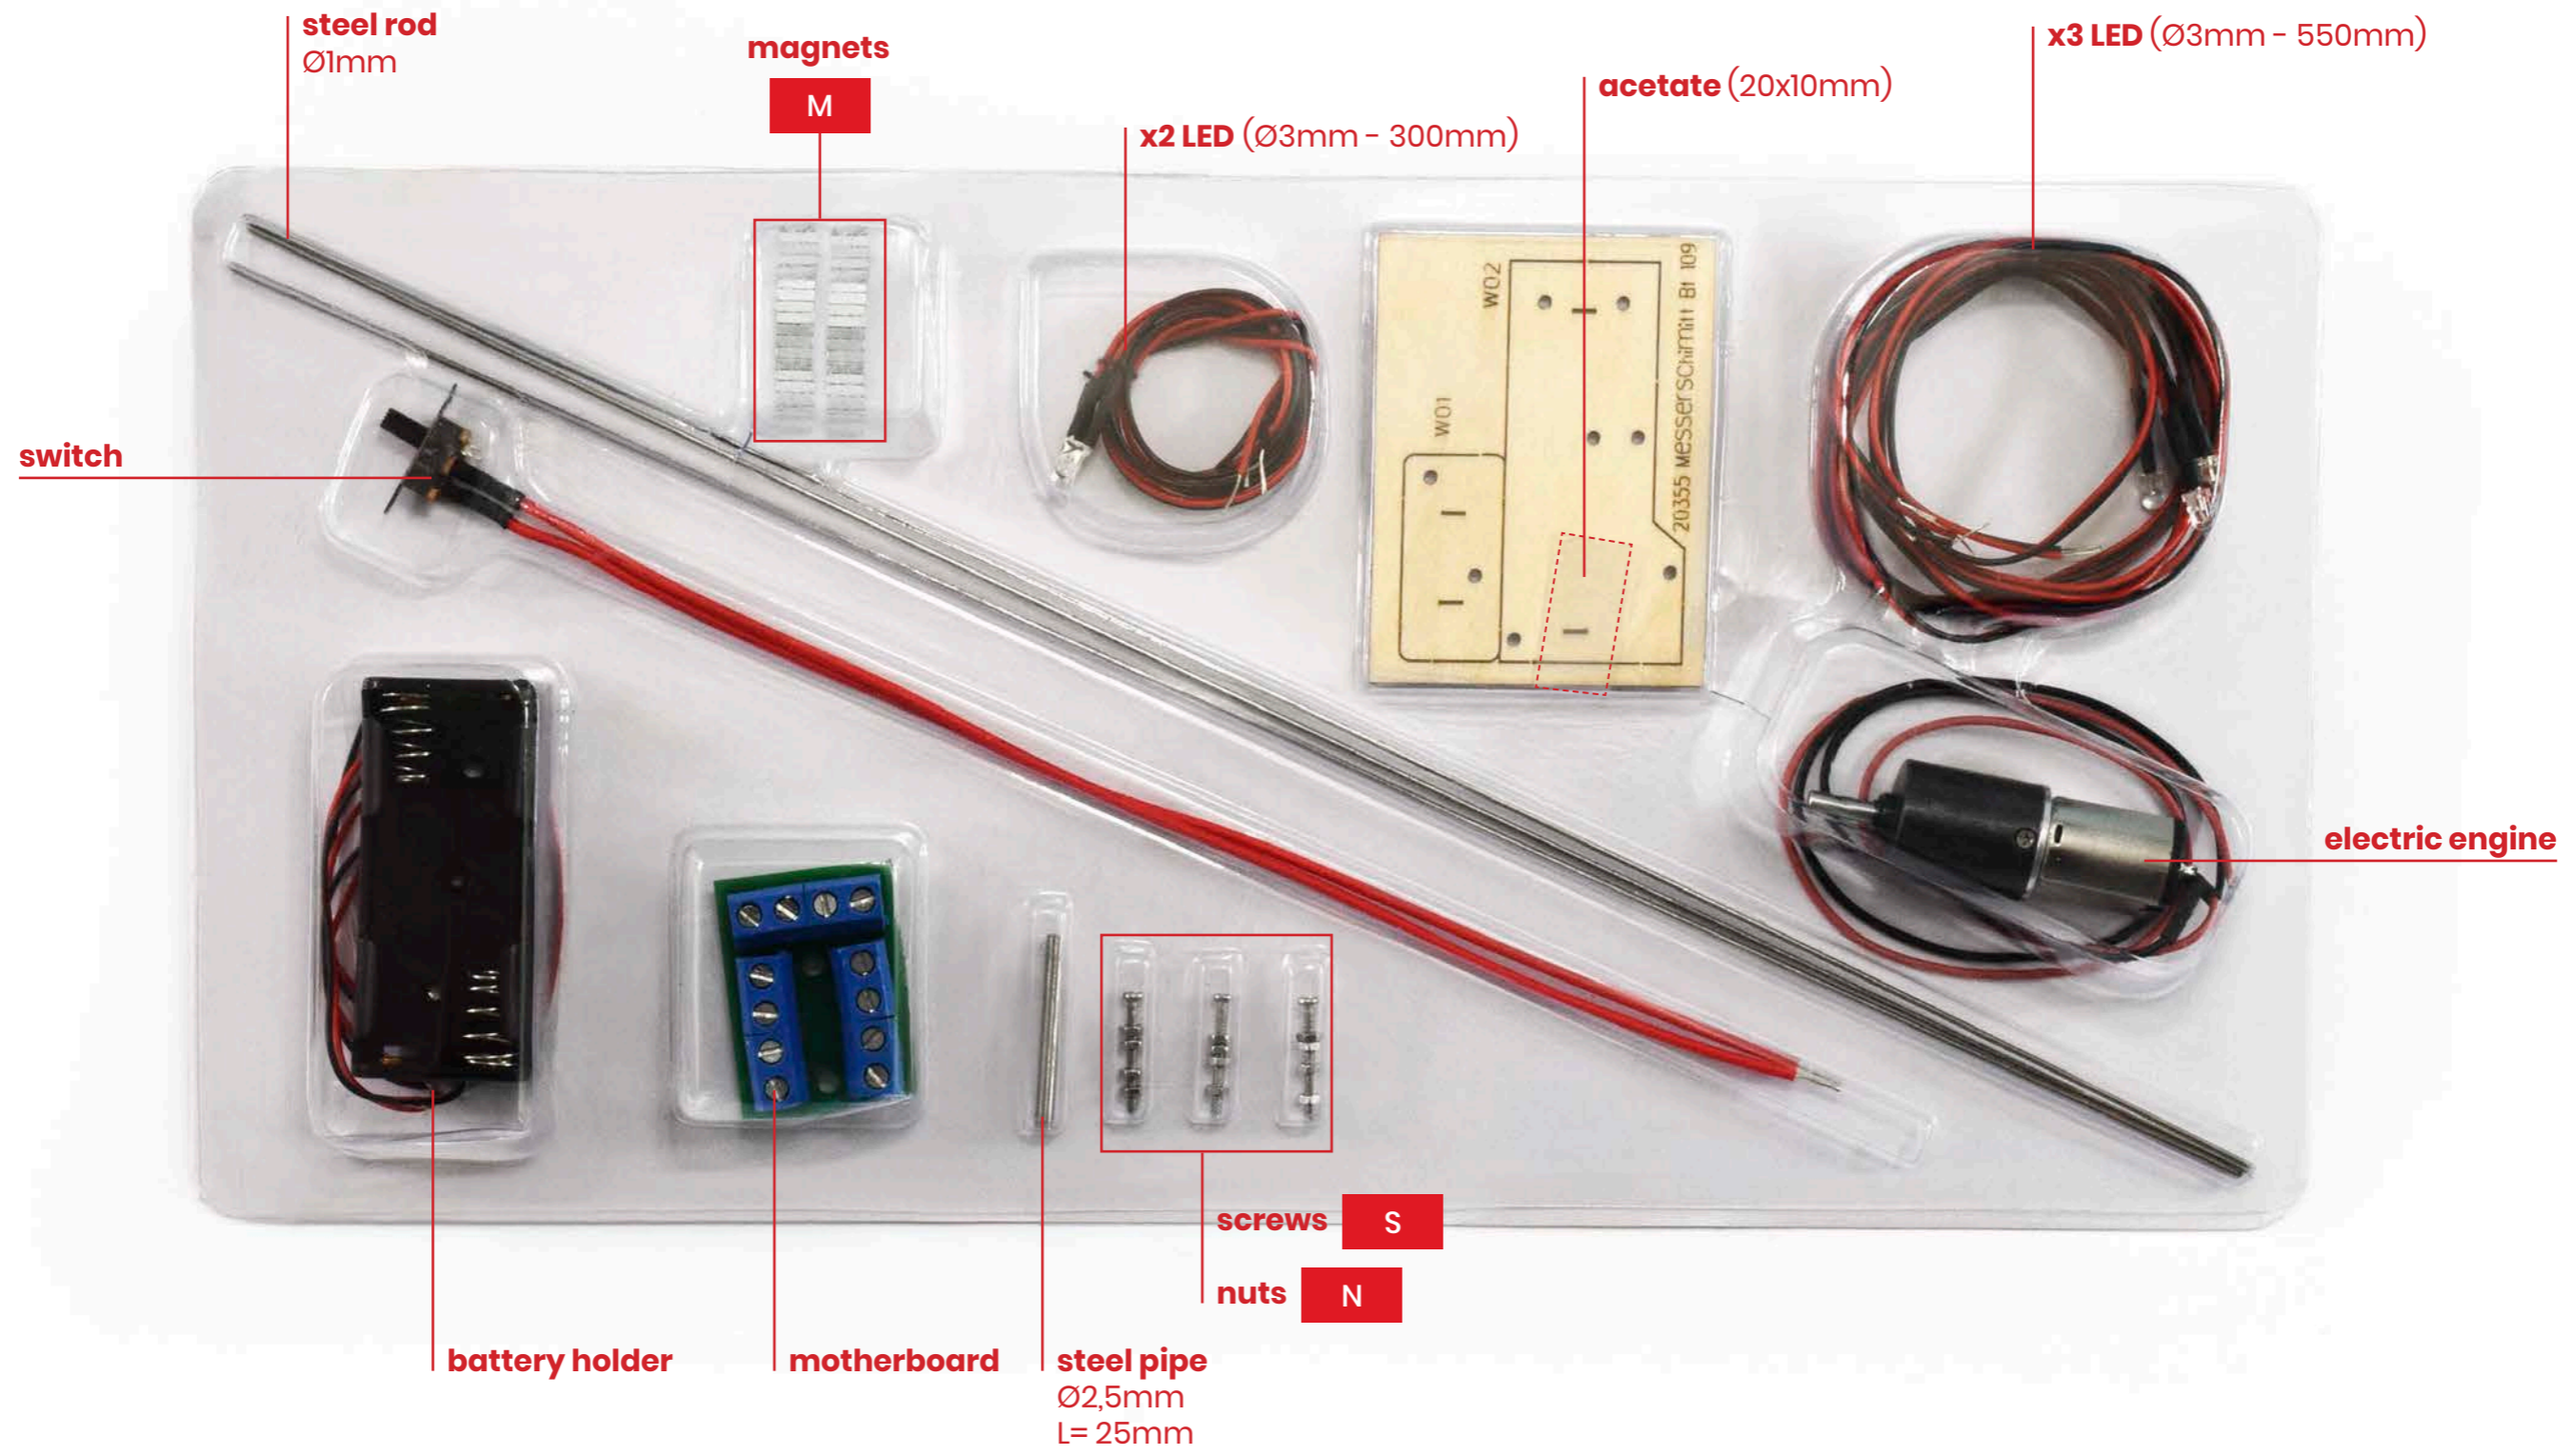

steel rod
Ø1mm

magnets
M

x2 LED (Ø3mm - 300mm)

acetate (20x10mm)

x3 LED (Ø3mm - 550mm)

switch

battery holder

motherboard

steel pipe
Ø2,5mm
L= 25mm

screws
S

nuts
N

electric engine